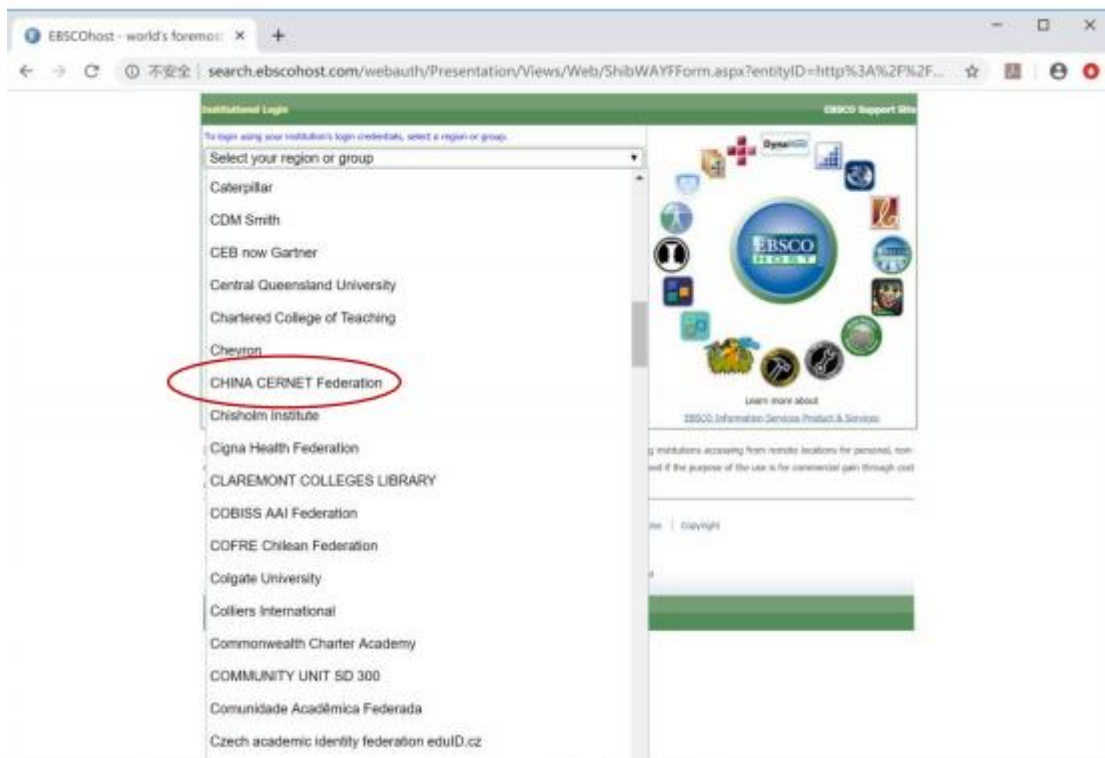

# EBSCO 操作指南

1、使用非校园 IP 地址 打开浏览器，输入 <http://search.ebscohost.com/>

2、在“Select your region or group”选“CHINA CERNET Federation”

3、选择自己的学校，比如“Shandong University”

- Jiangsu University
- Jiangxi University of Science and Technology
- Jiaying University
- Jinan University
- Lanzhou University
- Luoyang Institute of Science and Technology
- Nanchang University
- Nanjing Agriculture University
- Nanjing Audit University
- Nanjing Forestry University
- Nanjing Institute of Technology
- Nanjing Tech University
- Nanjing University
- NANKAI UNIVERSITY
- Ningbo University
- Ningbo University of Finance and Economics
- North China University of Water Resources and Electric Power
- Northeast Normal University
- Northeastern University - China
- Northwest A and F University
- Northwest University - China
- Ocean University of China
- Peking University
- Qufu Normal University
- RENMIN UNIVERSITY OF CHINA
- SAU
- Shaanxi Normal University
- Shandong Agricultural University
- Shandong University
- Shanghai Customs College
- shanghai dianji university
- Shanghai Jiao Tong University
- Shanghai Maritime University
- Shanghai Normal University
- Shanghai Ocean University
- Shanghai Polytechnic University
- Shanghai University
- Shanghai University of Engineering Science

4. 页面会自动跳转到您所在学校或者机构的登录页面，输入您的用户名和密码登录。

<https://idp.sdu.edu.cn/idp/profile/SAML2/Redirect/SSO?execution=e1s1>

山东大学  
SHANDONG UNIVERSITY

账号

密码

不保存账号信息

清除历史授权信息

登录