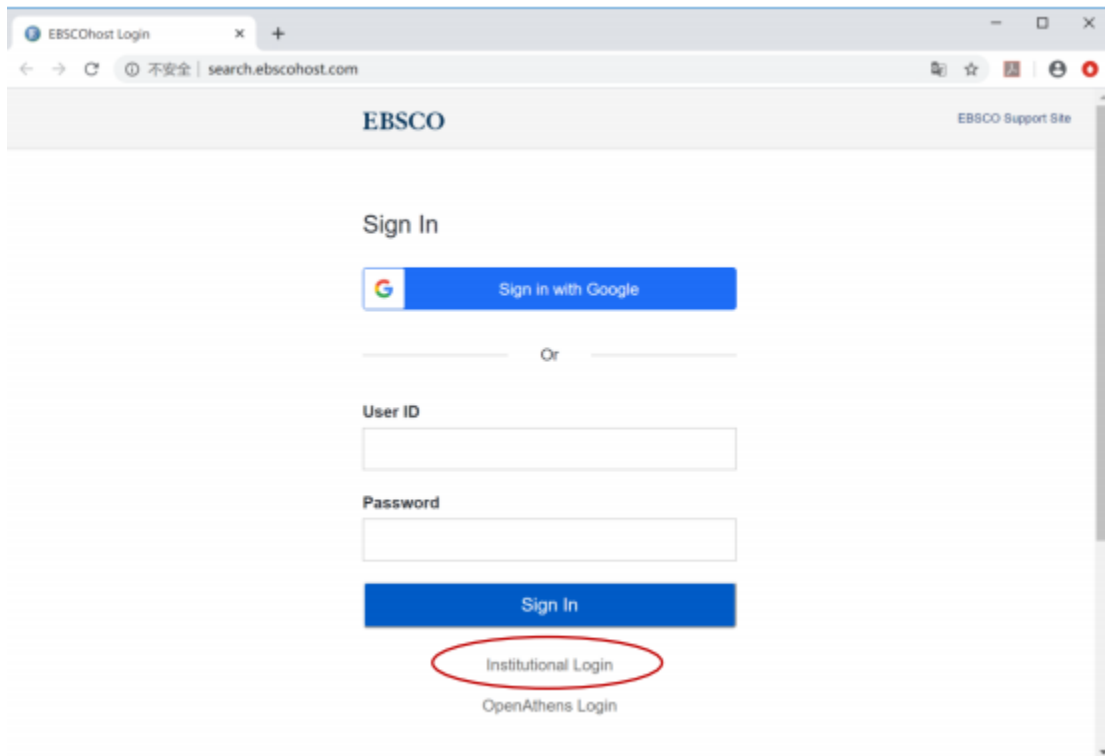

# EBSCO 操作指南

1、使用非校园 IP 地址 打开浏览器，输入 <http://search.ebscohost.com/>

2、在“Select your region or group”选“CHINA CERNET Federation”

3、选择自己的学校，比如“Shandong University”

- Jiangsu University
- Jiangxi University of Science and Technology
- Jiaying University
- Jinan University
- Lanzhou University
- Luoyang Institute of Science and Technology
- Nanchang University
- Nanjing Agriculture University
- Nanjing Audit University
- Nanjing Forestry University
- Nanjing Institute of Technology
- Nanjing Tech University
- Nanjing University
- NANKAI UNIVERSITY
- Ningbo University
- Ningbo University of Finance and Economics
- North China University of Water Resources and Electric Power
- Northeast Normal University
- Northeastern University - China
- Northwest A and F University
- Northwest University - China
- Ocean University of China
- Peking University
- Qufu Normal University
- RENMIN UNIVERSITY OF CHINA
- SAU
- Shaanxi Normal University
- Shandong Agricultural University
- Shandong University
- Shanghai Customs College
- shanghai dianji university
- Shanghai Jiao Tong University
- Shanghai Maritime University
- Shanghai Normal University
- Shanghai Ocean University
- Shanghai Polytechnic University
- Shanghai University
- Shanghai University of Engineering Science

4. 页面会自动跳转到您所在学校或者机构的登录页面，输入您的用户名和密码登录。

<https://idp.sdu.edu.cn/idp/profile/SAML2/Redirect/SSO?execution=e1s1>

山东大学  
SHANDONG UNIVERSITY

账号

密码

不保存账号信息

清除历史授权信息

登录