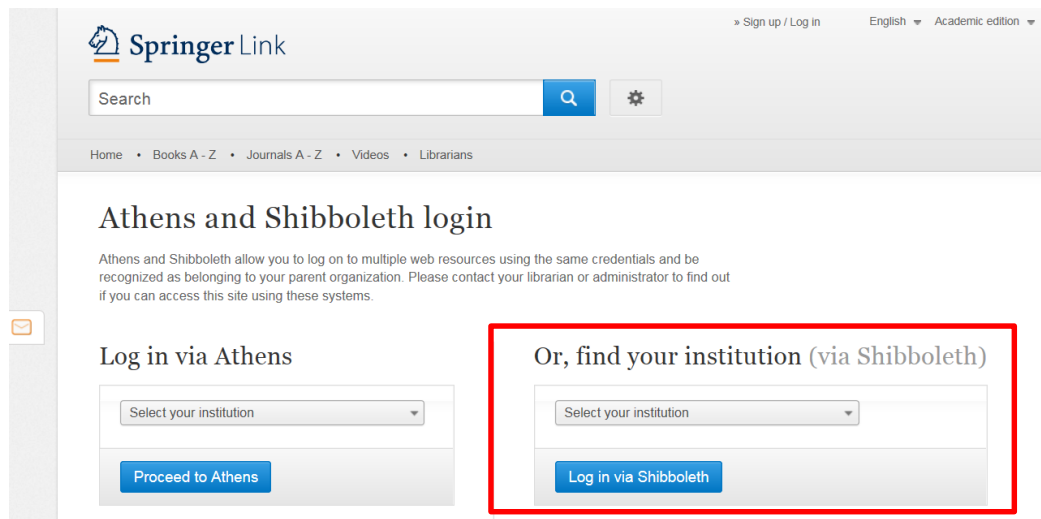

New books and journals are available every day.

Featured Journals

- 2、在登录页面中, 选择 “Log in via Shibboleth or Athens”

Welcome back. Please log in.

| | |
|--|-------------------------------------|
| Email | Password |
| <input type="text"/> | <input type="password"/> |
| <input type="button" value="Log in"/> | Forgotten password? |
| » Log in using a corporate account | |
| » Log in via Shibboleth or Athens | |
| » Problems logging in? | |

3、在页面右侧 “Or, find your institution (via Shibboleth)” 模块的选择框中输入 “学校英文名称”，并选择对应结果，点击 “Log in via Shibboleth”

4、在弹出的统一认证界面中，输入用户名密码点击登录，待页面跳转回 Springer 主页后即正常访问。